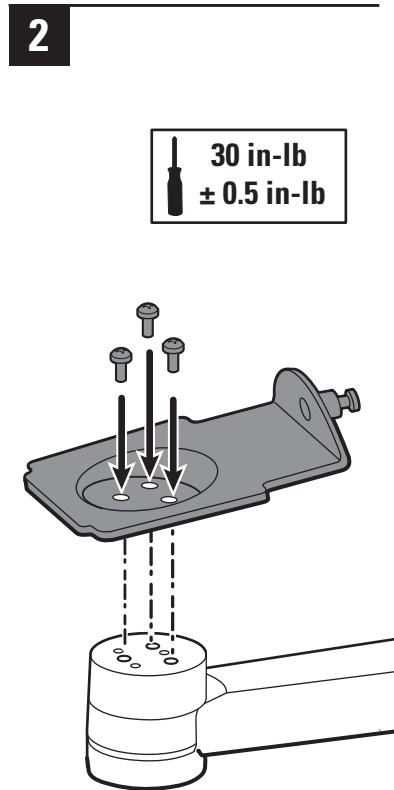

WelchAllyn®

Wall Mounting Bracket Replacement Install Guide

REF 104644

Mat. No. 717840,
80017086 Ver. A

Welch Allyn Technical Support

USA +1 800 535 6663
+1 315 685 4560
Canada +1 800 561 8797
Australia +61 2 9638 3000
China +86 21 6327 9631