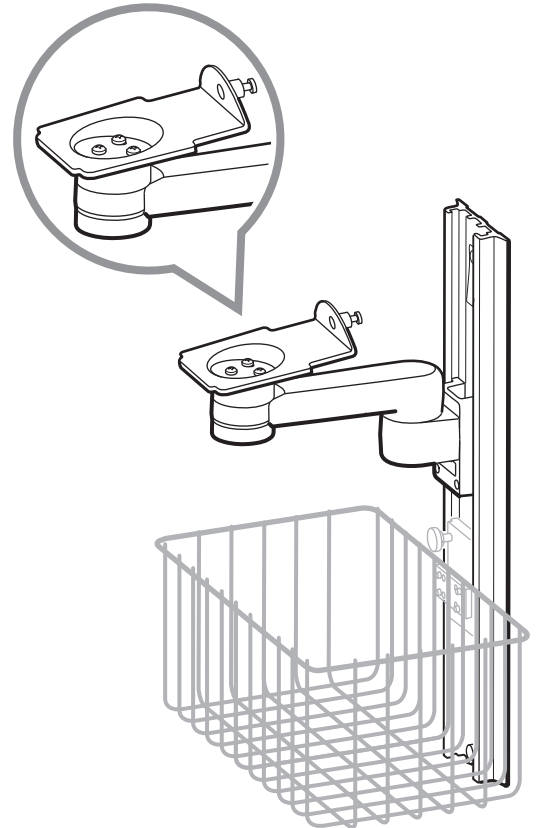

WelchAllyn®

Wall Mounting Bracket Replacement Install Guide

REF 104644

Mat. No. 717840,
80017086 Ver. A

Welch Allyn Technical Support

USA +1 800 535 6663
+1 315 685 4560
Canada +1 800 561 8797
Australia +61 2 9638 3000
China +86 21 6327 9631