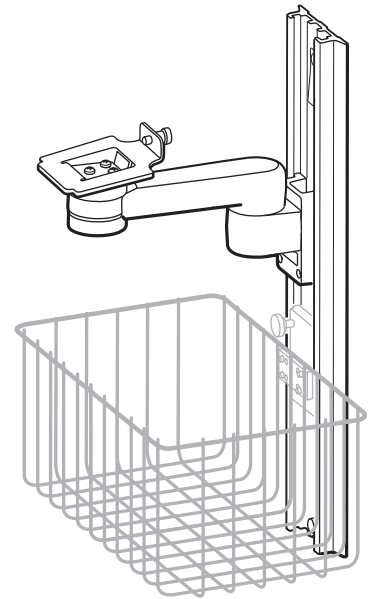

WelchAllyn®

Wall Mounting Bracket Replacement Install Guide

REF 104644

Mat. No. 717840,
80017086 Ver. A

Welch Allyn Technical Support

USA +1 800 535 6663
+1 315 685 4560
Canada +1 800 561 8797
Australia +61 2 9638 3000
China +86 21 6327 9631