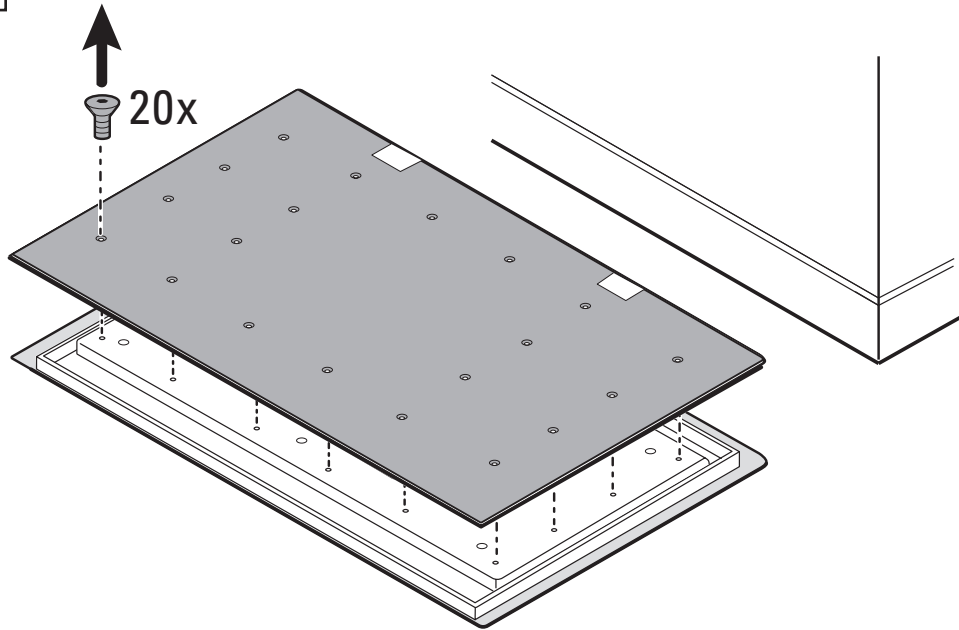

Handrail bracket installation for scale model 6154

726004

DIR 80021842 Ver. A
Revision Date: 2016-12
©2016, Welch Allyn, Inc.
www.welchallyn.com

(91)726004

Welch Allyn, Inc.
4341 State Street Road
Skaneateles Falls, NY 13153 USA

Tighten bolts securely with
a box end or socket wrench.

Serrez fermement les boulons
à l'aide d'une clé polygonale
ou d'une clé de serrage.

1

2

3

4

5

6