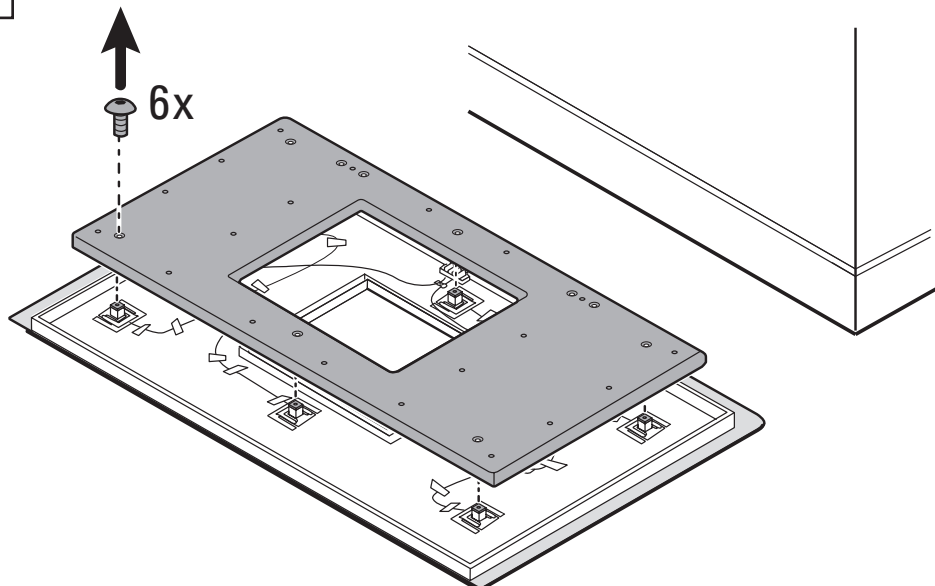

Handrail bracket installation for scale model 6154

726004

DIR 80021842 Ver. A
Revision Date: 2016-12
©2016, Welch Allyn, Inc.
www.welchallyn.com

(91)726004

Welch Allyn, Inc.
4341 State Street Road
Skaneateles Falls, NY 13153 USA

Tighten bolts securely with
a box end or socket wrench.

Serrez fermement les boulons
à l'aide d'une clé polygonale
ou d'une clé de serrage.

1

2

3

4

5

6